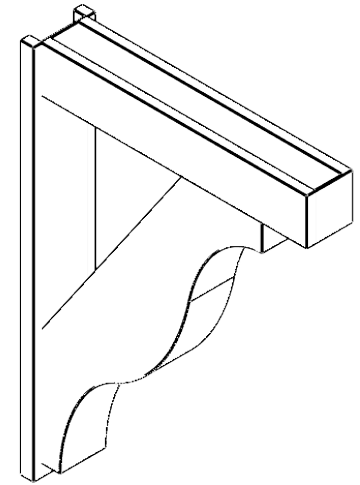

ITEM NUMBER: OUTUROC055X075X34000X46000X055X015X055FST44RCPR

5 1/2"W TOP X 7 1/2"W BACK X 34"D X 46"H X 5 1/2"T TOP X 1 1/2"T BACK TIMBERTHANE ROUGH CEDAR FUNSTON FAUX WOOD OPEN OUTLOOKER, BLOCK TOP AND BACK, 5 1/2"W CLOSED BRACE, PRIMED TAN

ISOMETRIC

GENERATED DATE : 07/06/2023

EKENA MILLWORK
2300 WEST MAIN ST.
CLARKSVILLE, TX 75426
TOLL FREE: 866-607-0453
WWW.EKENAMILLWORK.COM

NOTES

1. INSTALLATION TO BE COMPLETED IN ACCORDANCE WITH MANUFACTURER'S SPECIFICATIONS.
2. DRAWING MAY NOT BE TO SCALE
3. THIS DRAWING IS INTENDED FOR DESIGN AND PLANNING PURPOSES ONLY.
4. ALL INFORMATION CONTAINED HEREIN WAS CURRENT AT THE TIME OF DEVELOPMENT BUT MUST BE REVIEWED AND APPROVED BY THE PRODUCT MANUFACTURER TO BE CONSIDERED ACCURATE.
5. TIMBERTHANE ARCHITECTURAL PRODUCTS ARE MADE FROM HIGH DENSITY URETHANE AND COME FACTORY PRIMED