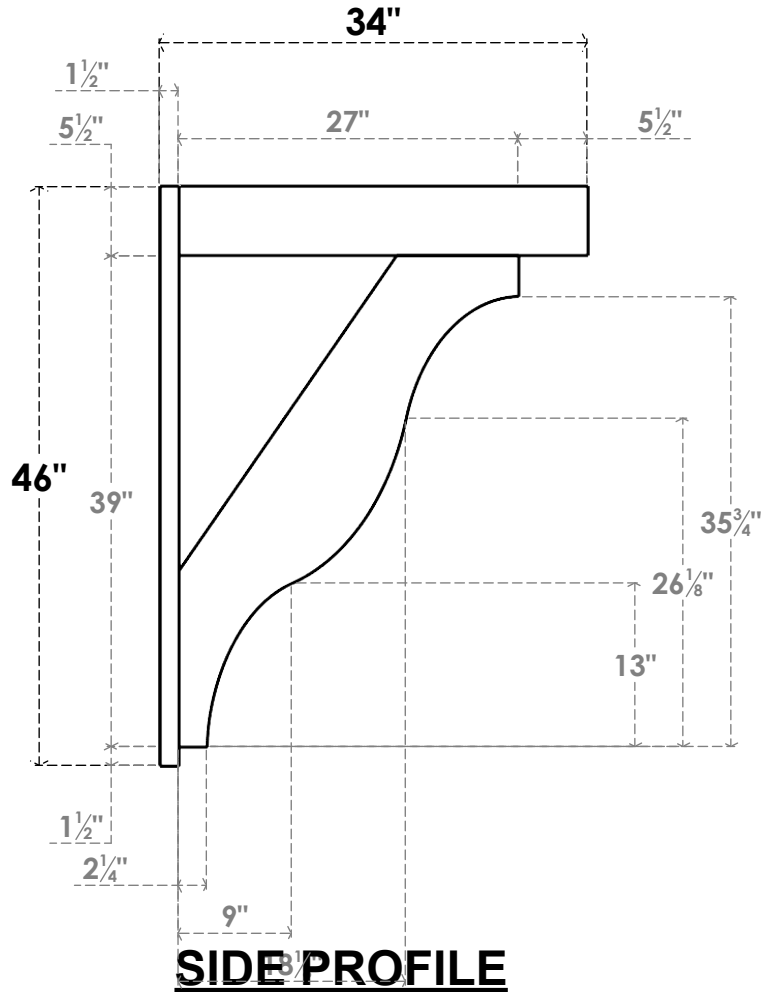

ITEM NUMBER: OUTUROC055X075X34000X46000X055X015X055FST44RCPR

5 1/2"W TOP X 7 1/2"W BACK X 34"D X 46"H X 5 1/2"T TOP X 1 1/2"T BACK TIMBERTHANE ROUGH CEDAR FUNSTON FAUX WOOD OPEN OUTLOOKER, BLOCK TOP AND BACK, 5 1/2"W CLOSED BRACE, PRIMED TAN

ISOMETRIC

GENERATED DATE : 07/06/2023

EKENA MILLWORK
2300 WEST MAIN ST.
CLARKSVILLE, TX 75426
TOLL FREE: 866-607-0453
WWW.EKENAMILLWORK.COM

NOTES

1. INSTALLATION TO BE COMPLETED IN ACCORDANCE WITH MANUFACTURER'S SPECIFICATIONS.
2. DRAWING MAY NOT BE TO SCALE
3. THIS DRAWING IS INTENDED FOR DESIGN AND PLANNING PURPOSES ONLY.
4. ALL INFORMATION CONTAINED HEREIN WAS CURRENT AT THE TIME OF DEVELOPMENT BUT MUST BE REVIEWED AND APPROVED BY THE PRODUCT MANUFACTURER TO BE CONSIDERED ACCURATE.
5. TIMBERTHANE ARCHITECTURAL PRODUCTS ARE MADE FROM HIGH DENSITY URETHANE AND COME FACTORY PRIMED