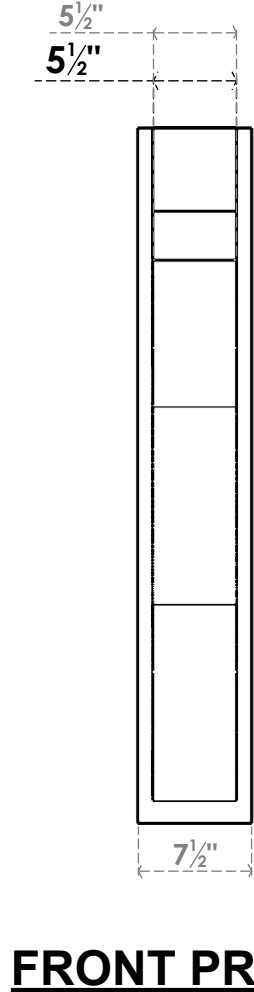

ITEM NUMBER: OUTUROC055X075X34000X46000X055X015X055FST44RCPR

5 1/2"W TOP X 7 1/2"W BACK X 34"D X 46"H X 5 1/2"T TOP X 1 1/2"T BACK TIMBERTHANE ROUGH CEDAR FUNSTON FAUX WOOD OPEN OUTLOOKER, BLOCK TOP AND BACK, 5 1/2"W CLOSED BRACE, PRIMED TAN

ISOMETRIC

GENERATED DATE : 07/06/2023

EKENA MILLWORK
2300 WEST MAIN ST.
CLARKSVILLE, TX 75426
TOLL FREE: 866-607-0453
WWW.EKENAMILLWORK.COM

NOTES

1. INSTALLATION TO BE COMPLETED IN ACCORDANCE WITH MANUFACTURER'S SPECIFICATIONS.
2. DRAWING MAY NOT BE TO SCALE
3. THIS DRAWING IS INTENDED FOR DESIGN AND PLANNING PURPOSES ONLY.
4. ALL INFORMATION CONTAINED HEREIN WAS CURRENT AT THE TIME OF DEVELOPMENT BUT MUST BE REVIEWED AND APPROVED BY THE PRODUCT MANUFACTURER TO BE CONSIDERED ACCURATE.
5. TIMBERTHANE ARCHITECTURAL PRODUCTS ARE MADE FROM HIGH DENSITY URETHANE AND COME FACTORY PRIMED